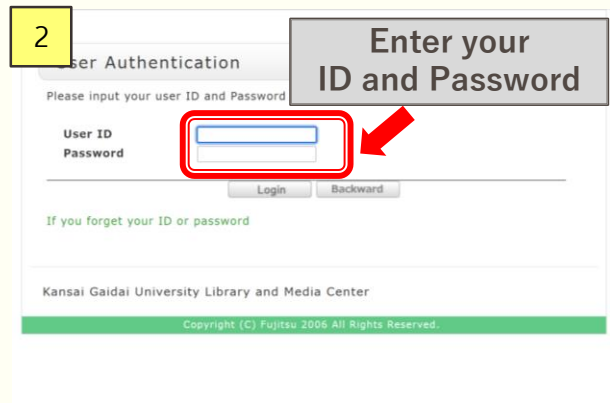

Enjoy eBooks with “My Library”

❌ Each eBook has a concurrent access number.

When you receive a message that some content is not accessible, please try to access the eBook again later.

❌ Please make sure to click “**閲覧終了**” when you finish reading an eBook.