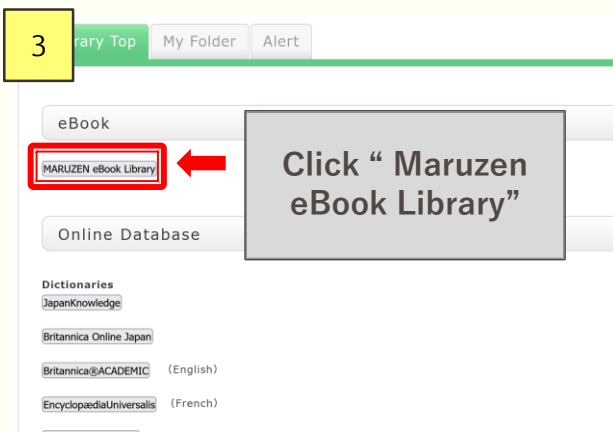

Enjoy eBooks with “My Library”

❌ Each eBook has a concurrent access number.

When you receive a message that some content is not accessible, please try to access the eBook again later.

❌ Please make sure to click “**閲覧終了**” when you finish reading an eBook.