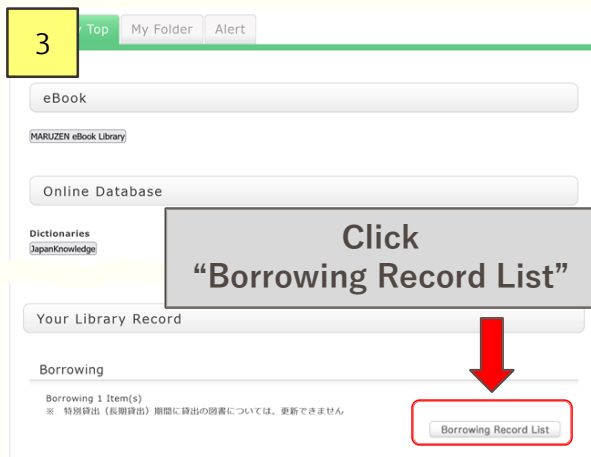

Renewals with "My Library"