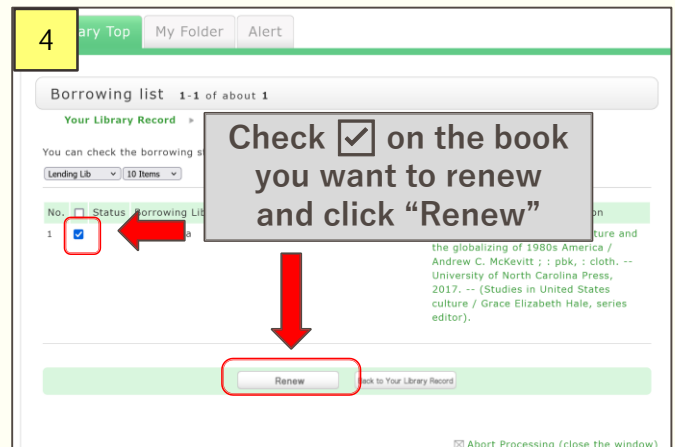

Renewals with "My Library"